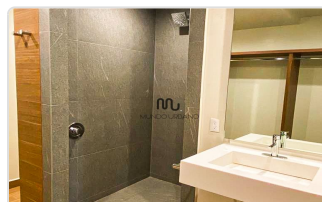

PROPERTY BROCHURE

Mundo Urbano · 13 Jun 2026

Key: DeVRBeTLi2491

ID: departamento-en-renta-en-be-grand-alto-polanco-anahuac

Operation: Renta

Apartment for rent in Be Grand Alto Polanco Anahuac

2 bedrooms · 2 bathrooms · 96m² · Balcony · Rent
Lago Iseo, 305, Anáhuac I Sección, Miguel Hidalgo, Ciudad de México

ASKING PRICE

$ 42,000 MXN

2

BEDROOMS

2

full baths

BATHROOMS

2

PARKING

96

built area

+ 6 additional m²

SQUARE METERS

KEY FEATURES

- ☐ Garden
- ☒ Terraza / Balcón
- ☒ Pet-friendly
- ☒ Living Room
- ☐ Línea Blanca
- ☐ Cuarto de servicio con baño
- ☐ A/C
- ☒ Equipped kitchen
- ☒ Laundry Area
- ☒ Parking for visitors
- ☐ Furnished
- ☐ Family
- ☐ 1/2 bathroom for visitors
- ☐ Storage Room
- ☒ Dining Room

PROPERTY GALLERY

Preview of the main areas