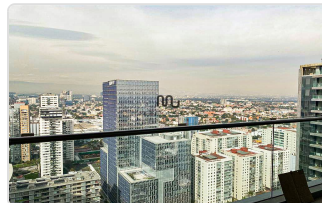

PROPERTY BROCHURE

Mundo Urbano · 13 Jun 2026

Key: DeVRBeTLi2491

ID: departamento-en-renta-en-be-grand-alto-polanco-anahuac

Operation: Renta

Apartment for rent in Be Grand Alto Polanco Anahuac

2 bedrooms · 2 bathrooms · 96m² · Balcony · Rent
Lago Iseo, 305, Anáhuac I Sección, Miguel Hidalgo, Ciudad de México

ASKING PRICE

$ 42,000 MXN

2

BEDROOMS

2

full baths

BATHROOMS

2

PARKING

96

built area

+ 6 additional m²

SQUARE METERS

KEY FEATURES

- ☐ Garden
- ☒ Terraza / Balcón
- ☒ Pet-friendly
- ☒ Living Room
- ☐ Línea Blanca
- ☐ Cuarto de servicio con baño
- ☐ A/C
- ☒ Equipped kitchen
- ☒ Laundry Area
- ☒ Parking for visitors
- ☐ Furnished
- ☐ Family
- ☐ 1/2 bathroom for visitors
- ☐ Storage Room
- ☒ Dining Room

PROPERTY GALLERY

Preview of the main areas