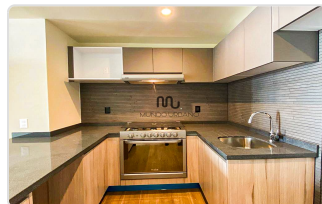

PROPERTY BROCHURE

Mundo Urbano · 13 Jun 2026

Key: DeVRBeTLi2491

ID: departamento-en-renta-en-be-grand-alto-polanco-anahuac

Operation: Renta

Apartment for rent in Be Grand Alto Polanco Anahuac

2 bedrooms · 2 bathrooms · 96m² · Balcony · Rent
Lago Iseo, 305, Anáhuac I Sección, Miguel Hidalgo, Ciudad de México

ASKING PRICE

$ 42,000 MXN

2

BEDROOMS

2

full baths

BATHROOMS

2

PARKING

96

built area

+ 6 additional m²

SQUARE METERS

KEY FEATURES

- ☐ Garden
- ☒ Terraza / Balcón
- ☒ Pet-friendly
- ☒ Living Room
- ☐ Línea Blanca
- ☐ Cuarto de servicio con baño
- ☐ A/C
- ☒ Equipped kitchen
- ☒ Laundry Area
- ☒ Parking for visitors
- ☐ Furnished
- ☐ Family
- ☐ 1/2 bathroom for visitors
- ☐ Storage Room
- ☒ Dining Room

PROPERTY GALLERY

Preview of the main areas