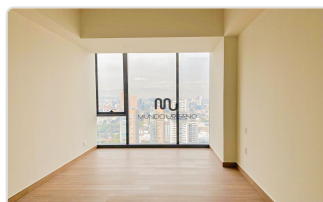

PROPERTY BROCHURE

Mundo Urbano · 13 Jun 2026

Key: DeVRBeTLi2491

ID: departamento-en-renta-en-be-grand-alto-polanco-anahuac

Operation: Renta

Apartment for rent in Be Grand Alto Polanco Anahuac

2 bedrooms · 2 bathrooms · 96m² · Balcony · Rent
Lago Iseo, 305, Anáhuac I Sección, Miguel Hidalgo, Ciudad de México

ASKING PRICE

$ 42,000 MXN

2

BEDROOMS

2

full baths

BATHROOMS

2

PARKING

96

built area

+ 6 additional m²

SQUARE METERS

KEY FEATURES

- ☐ Garden
- ☒ Terraza / Balcón
- ☒ Pet-friendly
- ☒ Living Room
- ☐ Línea Blanca
- ☐ Cuarto de servicio con baño
- ☐ A/C
- ☒ Equipped kitchen
- ☒ Laundry Area
- ☒ Parking for visitors
- ☐ Furnished
- ☐ Family
- ☐ 1/2 bathroom for visitors
- ☐ Storage Room
- ☒ Dining Room

PROPERTY GALLERY

Preview of the main areas